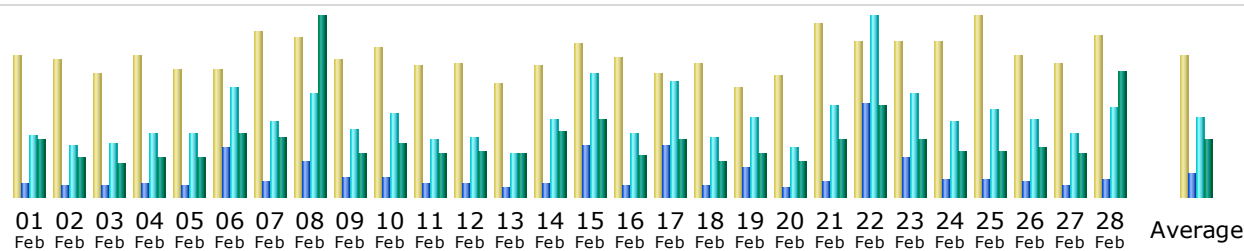

Days of month

Day	Number of visits	Pages	Hits	Bandwidth
01 Feb 2010	323	836	4192	57.33 MB
02 Feb 2010	314	699	3496	39.72 MB
03 Feb 2010	285	745	3581	33.95 MB
04 Feb 2010	324	860	4347	39.36 MB