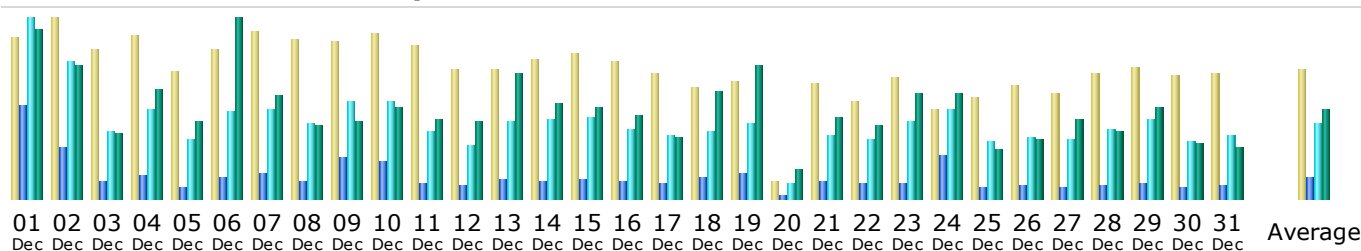

Days of month

Day	Number of visits	Pages	Hits	Bandwidth
01 Dec 2009	308	4155	8033	83.50 MB
02 Dec 2009	345	2254	6118	65.77 MB
03 Dec 2009	286	728	3001	32.14 MB
04 Dec 2009	314	989	4013	54.36 MB