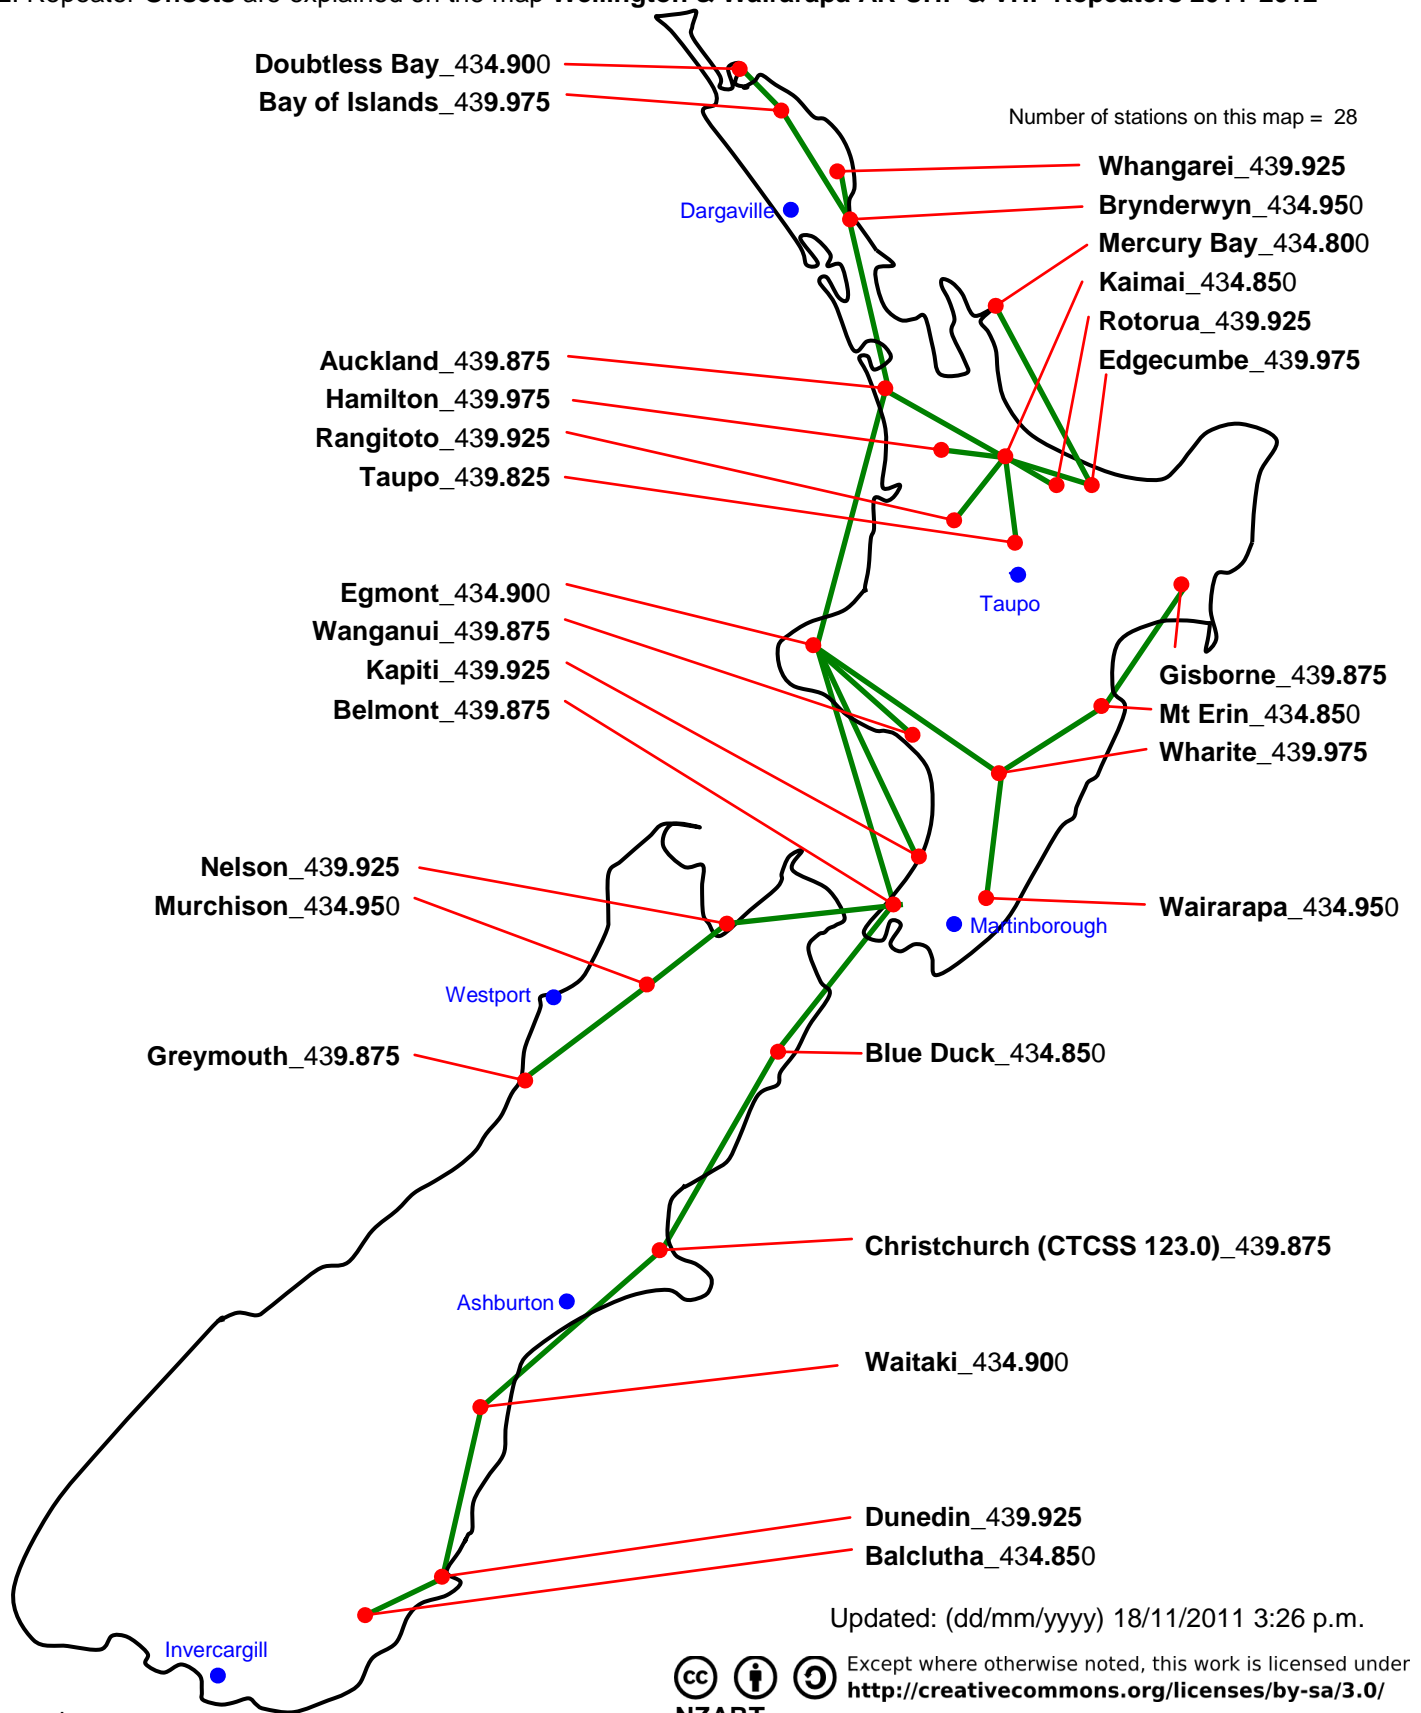

# New Zealand Amateur Radio National System 2011-2012

NOTE 1. The naming system is explained on the map **NZ South Island AR ATV and UHF Repeaters 2011-2012**  
 2. Repeater Offsets are explained on the map **Wellington & Wairarapa AR UHF & VHF Repeaters 2011-2012**

Legend  
 GREEN lines = National System Links  
 RED line w dot = Station name and frequency link  
 BLUE dot = City/Town reference marker

Updated: (dd/mm/yyyy) 18/11/2011 3:26 p.m.

Except where otherwise noted, this work is licensed under <http://creativecommons.org/licenses/by-sa/3.0/>  
 NZART

Maps and New Zealand Bandplan information available at:  
<http://www.nzart.org.nz/info/map-bp/>