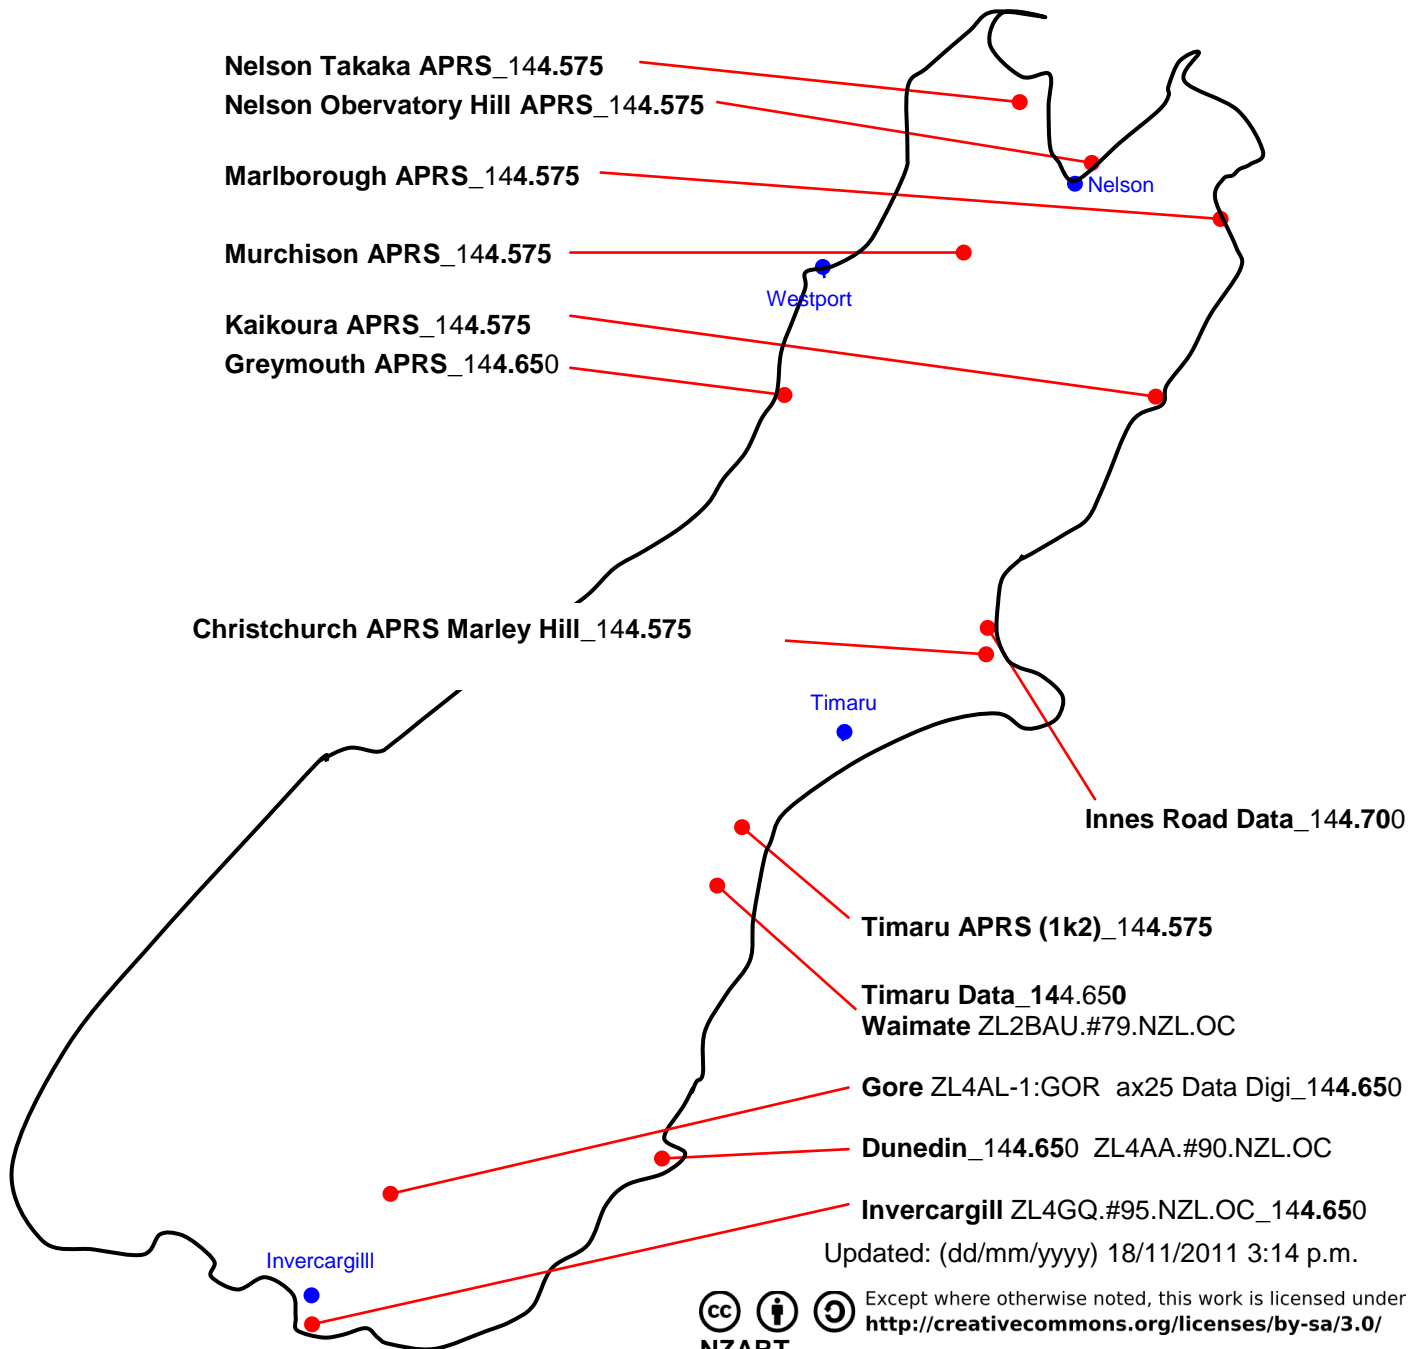

South Island APRS, BBS, Data (& Voice), Digipeaters 2011-2012

- NOTE 1.** The **naming system** is explained on the map **NZ South Island AR ATV and UHF Repeaters 2011-2012**
2. Repeater **Offsets** are explained on the map **Wellington & Wairarapa AR UHF & VHF Repeaters 2011-2012**

New Zealand Packet Radio BBS's as at 18-November-2011

Whangarei ZL1AM.#01.NZL.OC
 Auckland ZL1AB.#06.NZL.OC
 Te Puke ZL1IB.#31.NZL.OC
 Hamilton ZL1UX.#32.NZL.OC
 Wellington ZL2WA.#60.NZL.OC
 Waimate ZL2BAU.#79.NZL.OC
 ZL4AL-1:GOR ax25 Data Digi
 Dunedin ZL4AA.#90.NZL.OC
 Invercargill ZL4GQ.#95.NZL.OC

Number of stations on this map = 14

The BBS information is that known to the CallBook Editor as at 31 October 2011. Please advise Corrections to CallBook Editor.

Updated: (dd/mm/yyyy) 18/11/2011 3:14 p.m.

Legend

RED line w dot = Station name and frequency link
 BLUE dot = City/Town reference marker