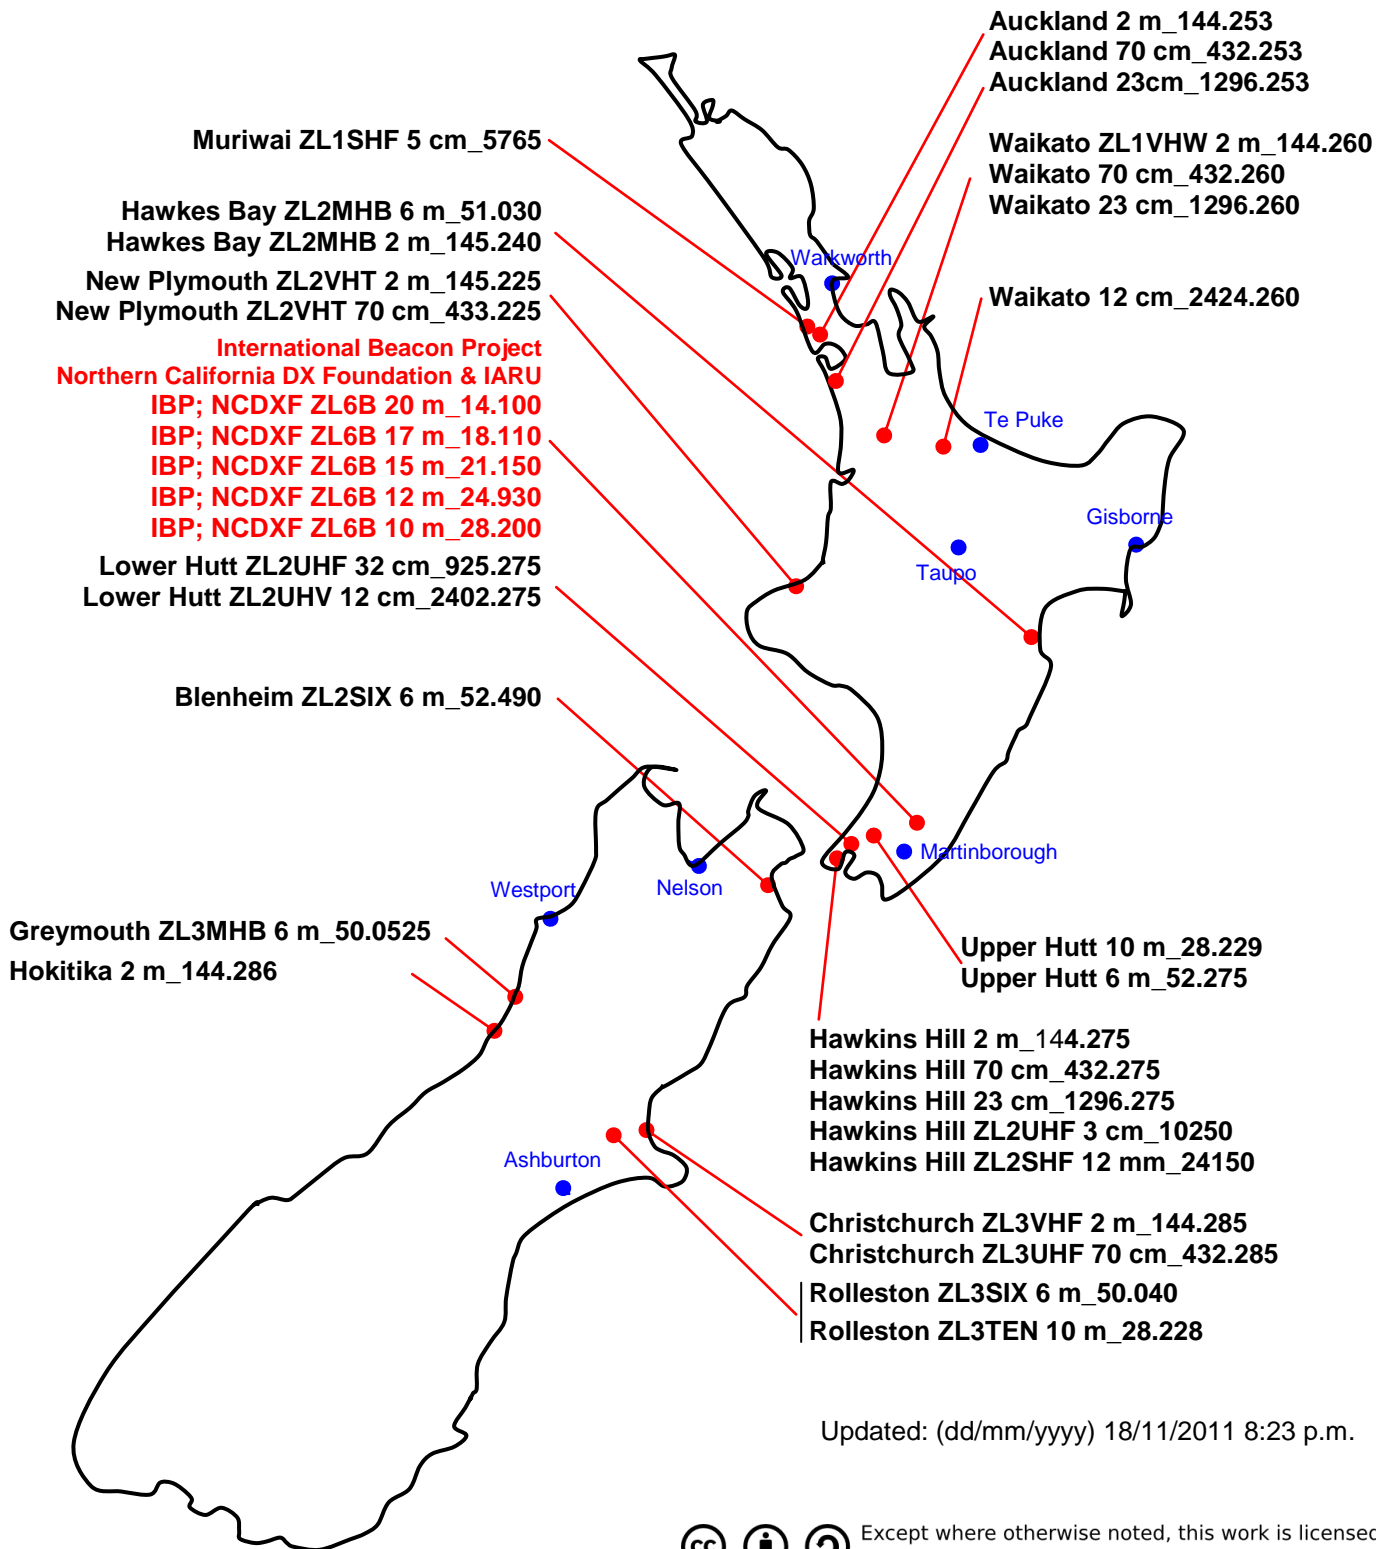

# New Zealand Amateur Radio Beacons 2011-2012

Number of stations on this map = 31

Frequencies are in MHz

Updated: (dd/mm/yyyy) 18/11/2011 8:23 p.m.

**Legend**

RED line w dot = Station name and frequency link  
 BLUE dot = City/Town reference marker

Except where otherwise noted, this work is licensed under <http://creativecommons.org/licenses/by-sa/3.0/>  
 NZART

Maps and New Zealand Bandplan information available at:  
<http://www.nzart.org.nz/info/map-bp/>