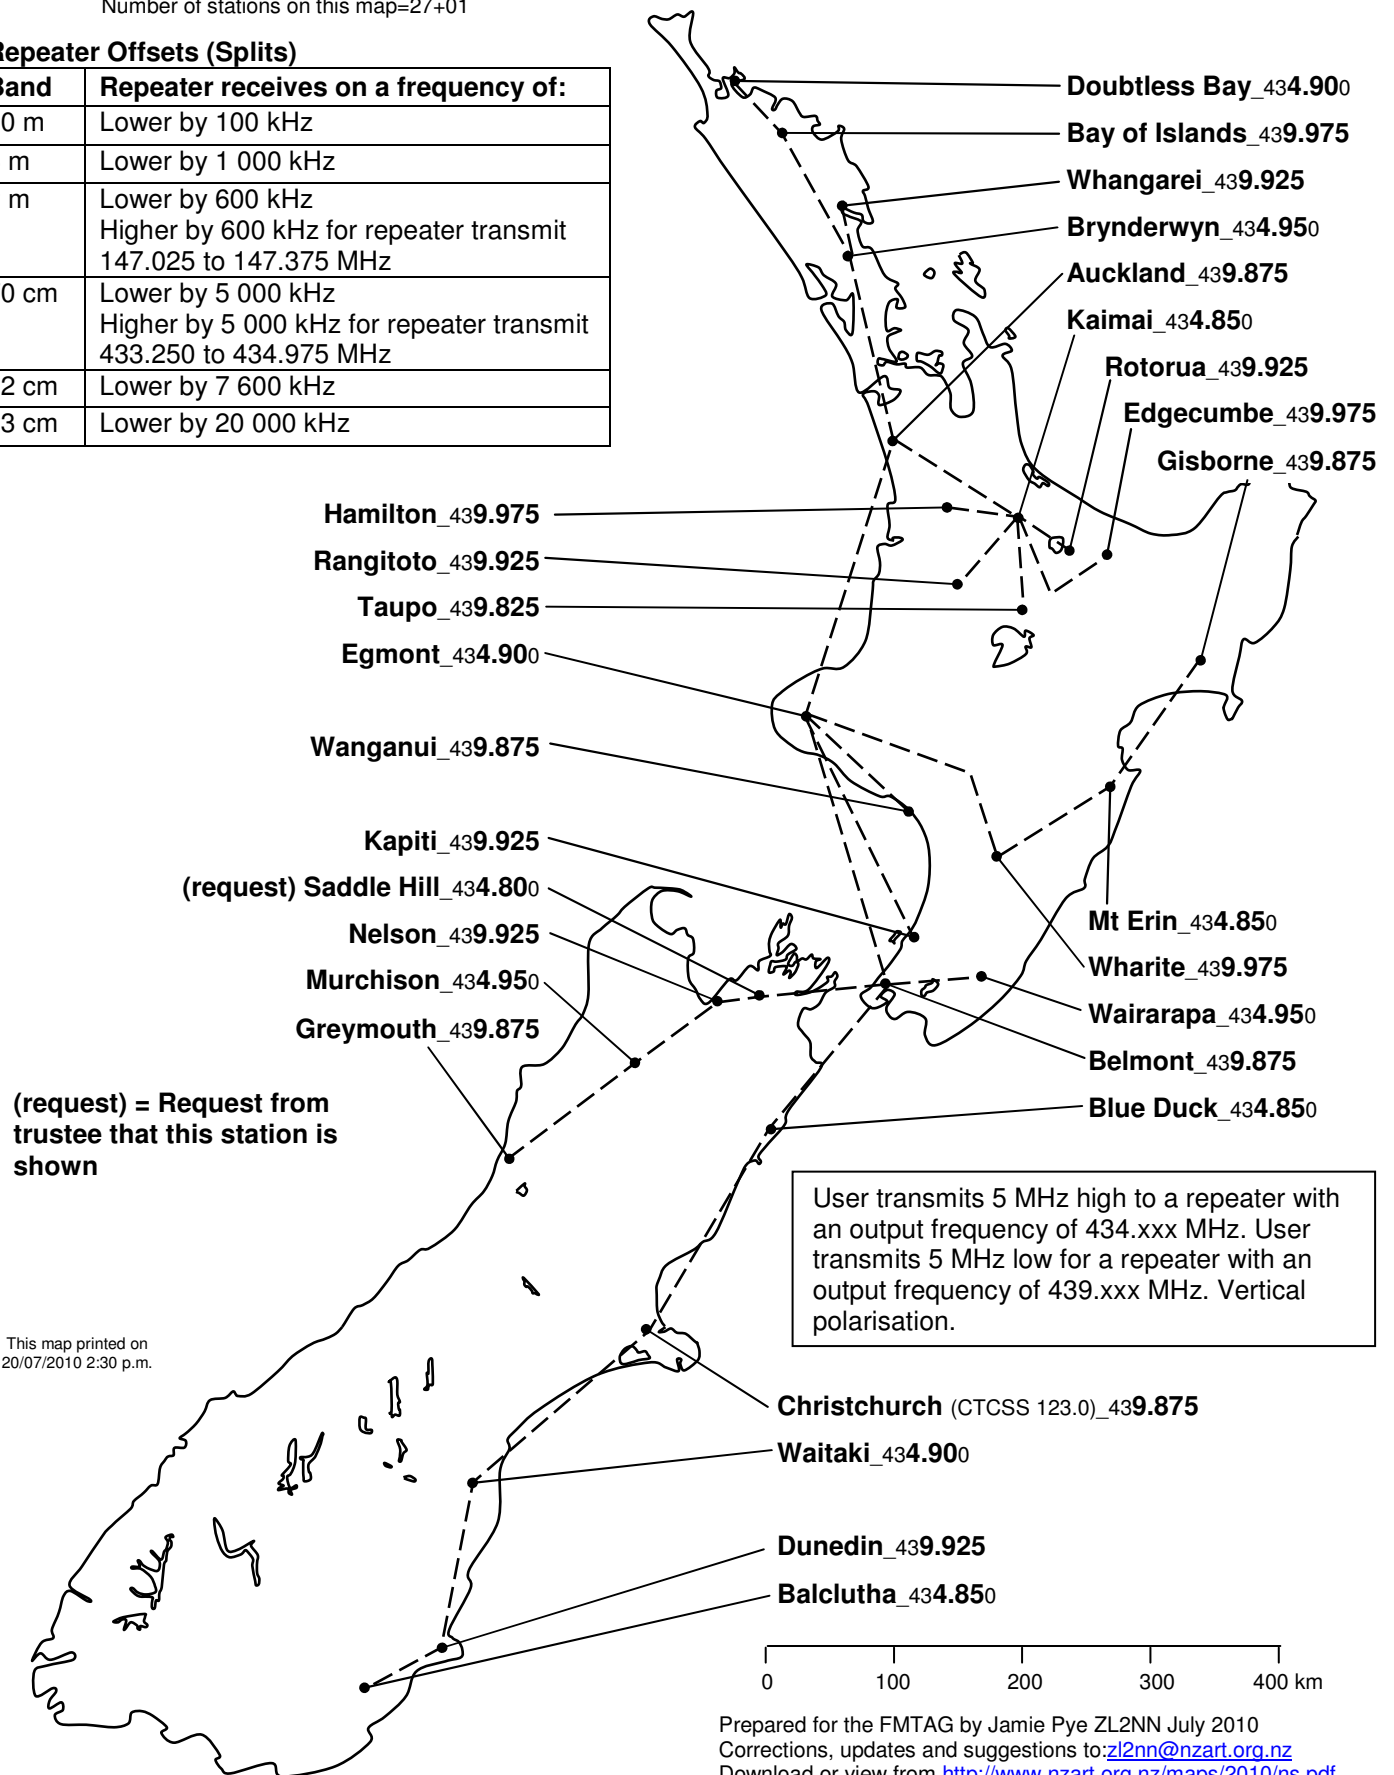

New Zealand Amateur Radio National System 2010

NOTE 1. The naming system is explained on the map for **New Zealand Amateur Radio ATV Repeaters 2010**

Number of stations on this map=27+01

Repeater Offsets (Splits)

Band	Repeater receives on a frequency of:
10 m	Lower by 100 kHz
6 m	Lower by 1 000 kHz
2 m	Lower by 600 kHz Higher by 600 kHz for repeater transmit 147.025 to 147.375 MHz
70 cm	Lower by 5 000 kHz Higher by 5 000 kHz for repeater transmit 433.250 to 434.975 MHz
32 cm	Lower by 7 600 kHz
23 cm	Lower by 20 000 kHz

This map printed on
20/07/2010 2:30 p.m.

Prepared for the FMTAG by Jamie Pye ZL2NN July 2010
 Corrections, updates and suggestions to: zl2nn@nzart.org.nz
 Download or view from <http://www.nzart.org.nz/maps/2010/ns.pdf>
 Get station list from <http://www.nzart.org.nz/maps/2010/ns.txt>